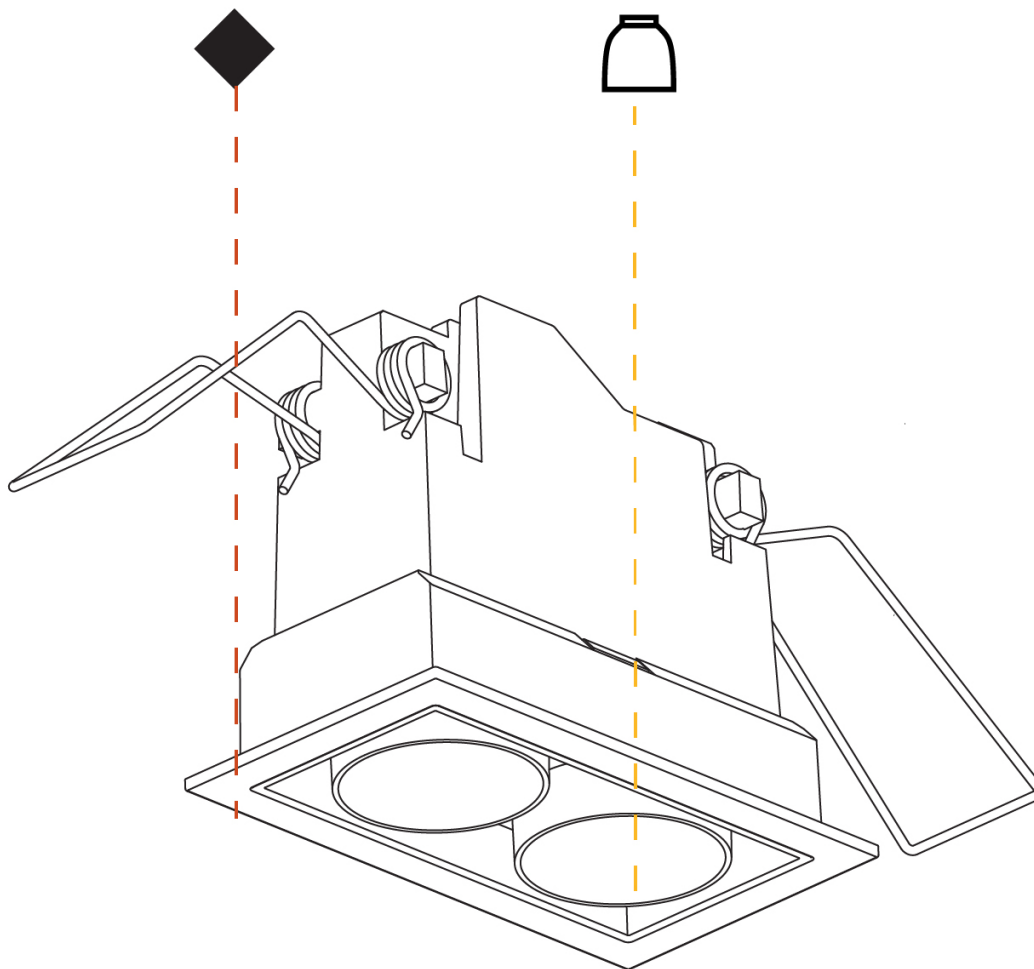

MAGIQ 2 CELL RECESSED

A35631-

PROJECT	_____
TYPE	_____
SPECIFIER	_____
QUANTITY	_____
DATE	_____