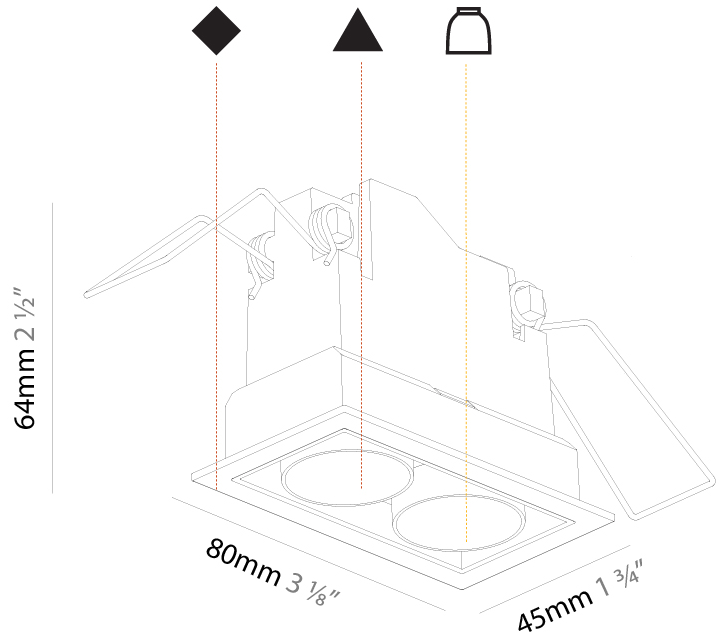

GENERAL

Series: Magiq
 Subseries: Magiq 2 Cell
 Brand: Prolight
 Division: Architectural
 Mounting Type: Recessed
 Mounting Location: Ceiling
 Subcategory: Downlight

PHYSICAL

Shape: Rectangle
 Length (mm): 80
 Length (in): 3 1/8
 Width (mm): 45
 Width (in): 1 3/4
 Height (mm): 64
 Height (in): 2 1/2
 Ceiling Thickness (mm): 10 / 12.5 / 15 / 25 / 30
 Ceiling Thickness (in): 3/8 or 1/2 or 9/16 or 1 or 1 3/16
 Min. Recessing Depth (mm): 100
 Min. Recessing Depth (in): 3 15/16
 Light Distribution: Downlight
 Weight (kg): 0.145
 Weight (lbs): 0.32
 Fixture Finish: SSR / BKV / CWI / CRY / HAB / UFT / ITA / RUA / FTG / MYG / LOD / PUS / FRO / FUP / KIA / POP / BLS / SPG / MEY / GOH / GUM / CHC / COM / ABZ / JAG / OBR / MOS / ROR
 Holder Finish: WHI / BLK
 Fixture Material: Aluminum Die Cast
 Cut-out Measurements: 73mm / 2 7/8" x 38mm / 1 1/2"

GENERAL

Series: Magiq
Subseries: Magiq 2 Cell Korona
Brand: Prolicht
Division: Architectural
Mounting Type: Recessed
Mounting Location: Ceiling
Subcategory: Downlight

PHYSICAL

Shape: Rectangle
Length (mm): 80
Length (in): 3 1/8
Width (mm): 45
Width (in): 1 3/4
Height (mm): 64
Height (in): 2 1/2
Ceiling Thickness (mm): 10 / 12.5 / 15 / 25 / 30
Ceiling Thickness (in): 3/8 or 1/2 or 9/16 or 1 or 1 3/16
Min. Recessing Depth (mm): 100
Min. Recessing Depth (in): 3 15/16
Light Distribution: Downlight
Weight (kg): 0.15
Weight (lbs): 0.33
Fixture Finish: SSR / BKV / CWI / CRY / HAB / UFT / ITA / RUA / FTG / MYG / LOD / PUS / FRO / FUP / KIA / POP / BLS / SPG / MEY / GOH / GUM / CHC / COM / ABZ / JAG / OBR / MOS / ROR
Holder Finish: WHI / BLK
Fixture Material: Aluminum Die Cast
Cut-out Measurements: 73mm / 2 7/8" x 38mm / 1 1/2"

Reflector°: 8 / 18 / 34

RATINGS AND CERTIFICATIONS

Certified By: CSA Certified to UL and CSA Standards
IP rating: IP20

100mm
3 15/16"

10 - 30 mm
3/8" - 1 3/16"

73mm x 38mm
2 7/8" x 1 1/2"

MAGIQ 2 CELL KORONA RECESSED