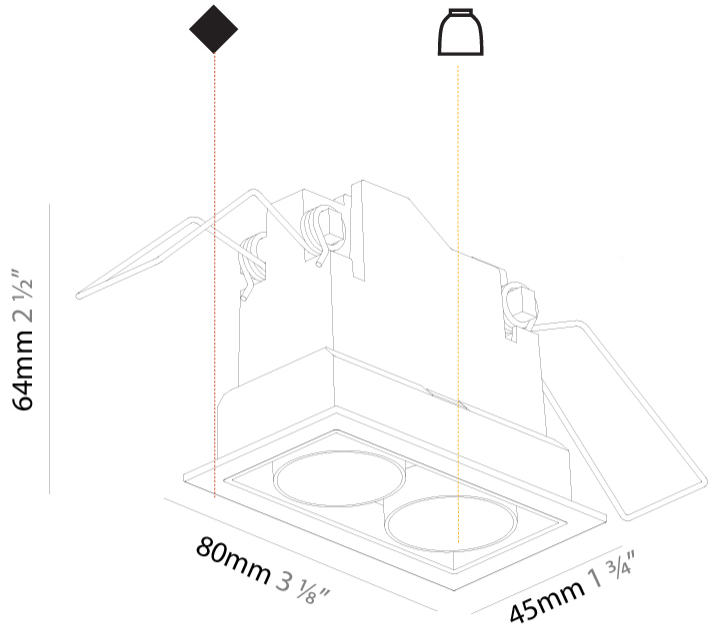

GENERAL

Series: Magiq
 Subseries: Magiq 2 Cell
 Brand: Prolight
 Division: Architectural
 Mounting Type: Recessed
 Mounting Location: Ceiling
 Subcategory: Downlight

PHYSICAL

Shape: Rectangle
 Length (mm): 80
 Length (in): 3 1/8
 Width (mm): 45
 Width (in): 1 3/4
 Height (mm): 64
 Height (in): 2 1/2
 Ceiling Thickness (mm): 10 / 12.5 / 15 / 25 / 30
 Ceiling Thickness (in): 3/8 or 1/2 or 9/16 or 1 or 1 3/16
 Min. Recessing Depth (mm): 100
 Min. Recessing Depth (in): 3 15/16
 Light Distribution: Downlight
 Weight (kg): 0.145
 Weight (lbs): 0.32
 Fixture Finish: SSR / BKV / CWI / CRY / HAB / UFT / ITA / RUA / FTG / MYG / LOD / PUS / FRO / FUP / KIA / POP / BLS / SPG / MEY / GOH / GUM / CHC / COM / ABZ / JAG / OBR / MOS / ROR
 Holder Finish: WHI / BLK
 Fixture Material: Aluminum Die Cast
 Cut-out Measurements: 73mm / 2 7/8" x 38mm / 1 1/2"

OPTICAL

Reflector: 8 / 18 / 34

RATINGS AND CERTIFICATIONS

Certified By: CSA Certified to UL and CSA Standards
 IP rating: IP20

100mm
3 15/16"

10 - 30 mm
3/8" - 1 3/16"

73mm x 38mm
2 7/8" x 1 1/2"

MAGIQ 2 CELL RECESSED

GENERAL

Series: Magiq
Subseries: Magiq 2 Cell Korona
Brand: Prolicht
Division: Architectural
Mounting Type: Recessed
Mounting Location: Ceiling
Subcategory: Downlight

PHYSICAL

Shape: Rectangle
Length (mm): 80
Length (in): 3 1/8
Width (mm): 45
Width (in): 1 3/4
Height (mm): 64
Height (in): 2 1/2
Ceiling Thickness (mm): 10 / 12.5 / 15 / 25 / 30
Ceiling Thickness (in): 3/8 or 1/2 or 9/16 or 1 or 1 3/16
Min. Recessing Depth (mm): 100
Min. Recessing Depth (in): 3 15/16
Light Distribution: Downlight
Weight (kg): 0.15
Weight (lbs): 0.33
Fixture Finish: SSR / BKV / CWI / CRY / HAB / UFT / ITA / RUA / FTG / MYG / LOD / PUS / FRO / FUP / KIA / POP / BLS / SPG / MEY / GOH / GUM / CHC / COM / ABZ / JAG / OBR / MOS / ROR
Holder Finish: WHI / BLK
Fixture Material: Aluminum Die Cast
Cut-out Measurements: 73mm / 2 7/8" x 38mm / 1 1/2"